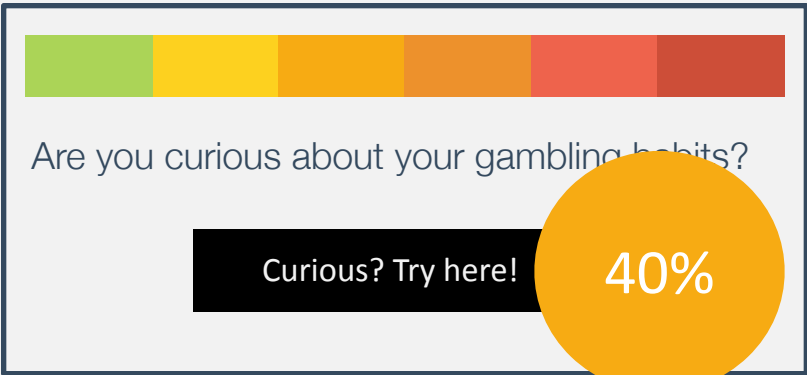

SOCIAL PROOF

COMMITMENT

SENSE OF URGENCY