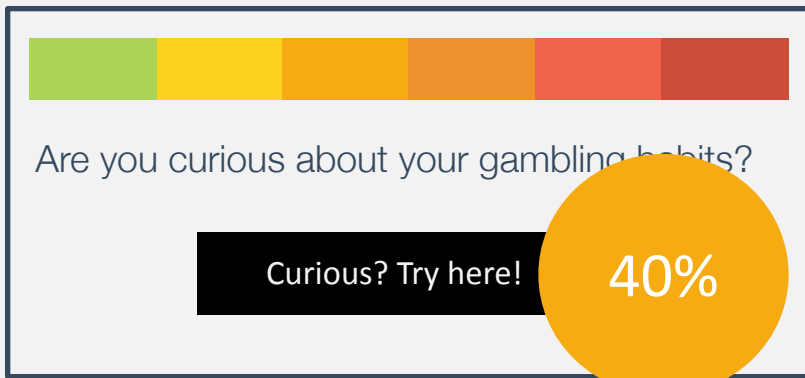

We believe that:

*By applying **persuasive design principles**, we will
get even more at-risk players to use the RG-tool.*

Are you curious about your gambling habits?

Curious? Try here!

40%

n=68 000

Are you curious about your gambling habits?

Curious? Try here!

40%

Are you curious about your gambling habits?

Curious? Try here!

33%

SOCIAL PROOF

COMMITMENT

SENSE OF URGENCY